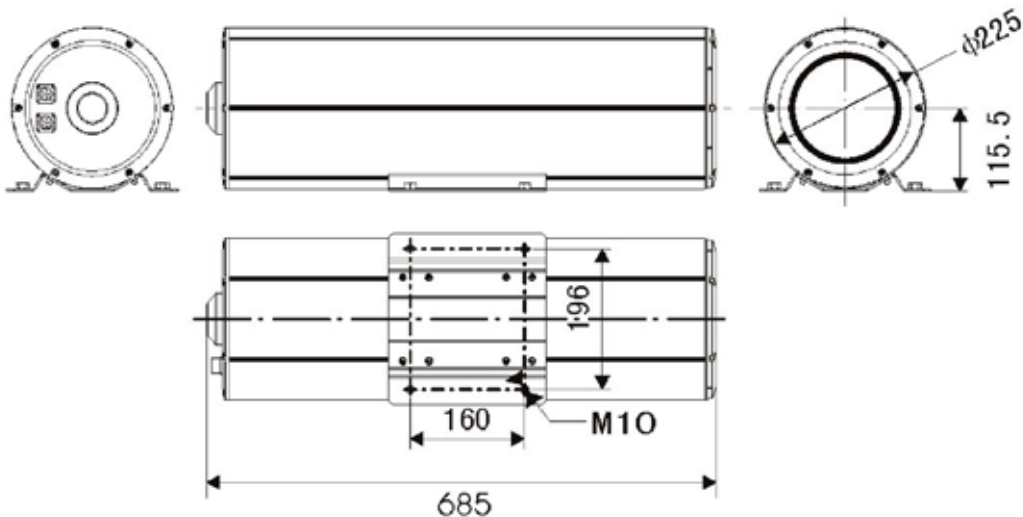

HARSH ENVIRONMENT

Nitrogene Pressurized Housing PH-850

All specifications and product descriptions are subject to changes without notice.