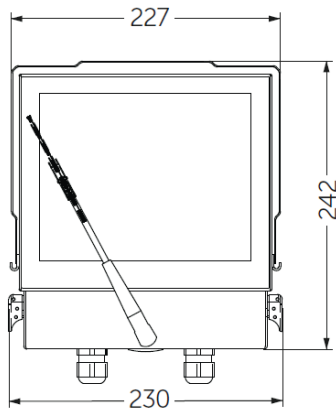

HOUSING, IP66, OUTDOOR

All specifications and product descriptions are subject to changes without notice.

Dimensions External (mm)

- Height (mm)
- Width (mm)
- Length with sunshield (mm)
- Depth inside base (mm)
- Weight (Kg) (Aluminum)
- Weight w/wiper (Aluminum)
- Weight w/wiper and fan cooled sunshield
- Voltage versions
- Internal size mm (L x H x W)
- Material
- Cable entry
- Heater
- House colour
- Temp. Range

	OHS-1025	OHS-1025DSLRL	OHS-1030
Height (mm)	242	242	259
Width (mm)	230	230	232
Length with sunshield (mm)	620 (760)*	388	760
Depth inside base (mm)	57	57	55
Weight (Kg) (Aluminum)	5.0	4.0	6.0
Weight w/wiper (Aluminum)	5.5	4.5	6.5
Weight w/wiper and fan cooled sunshield	6.3		
Voltage versions	AC240V, AC24V, DC12V, DC24V		
Internal size mm (L x H x W)	505x178x167	273x178x167	650x180x170
Material	Aluminum housing with stainless fittings		
Cable entry	Two 20mm glands and one 25mm blinded hole		
Heater	32W self regulating heater.		
House colour	Grey/white	Grey/white	Grey/white
Temp. Range	-25° ~ +55°C		