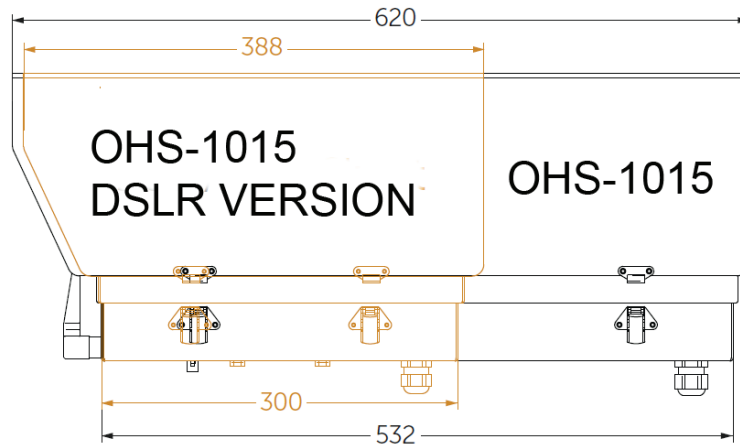

OHS-1000 HOUSING SERIES

HOUSING, IP66, OUTDOOR

OHS-1025
w. optional wiper

OHS-1025 DSLR
optional
double sunshield

OHS-1030
w. optional wiper

Optional double sunshield
available for all models

OHS-1000 HOUSING SERIES

HOUSING, IP66, OUTDOOR

All specifications and product descriptions are subject to changes without notice.

Dimensions External (mm)

- Height (mm)
- Width (mm)
- Length with sunshield (mm)
- Depth inside base (mm)
- Weight (Kg) (Aluminum)
- Weight w/wiper (Aluminum)
- Weight w/wiper and fan cooled sunshield
- Voltage versions
- Internal size mm (L x H x W)
- Material
- Cable entry
- Heater
- House colour
- Temp. Range

	OHS-1025	OHS-1025DSLRL	OHS-1030
Height (mm)	242	242	259
Width (mm)	230	230	232
Length with sunshield (mm)	620 (760)*	388	760
Depth inside base (mm)	57	57	55
Weight (Kg) (Aluminum)	5.0	4.0	6.0
Weight w/wiper (Aluminum)	5.5	4.5	6.5
Weight w/wiper and fan cooled sunshield	6.3		
Voltage versions	AC240V, AC24V, DC12V, DC24V		
Internal size mm (L x H x W)	505x178x167	273x178x167	650x180x170
Material	Aluminum housing with stainless fittings		
Cable entry	Two 20mm glands and one 25mm blinded hole		
Heater	32W self regulating heater.		
House colour	Grey/white	Grey/white	Grey/white
Temp. Range	-25° ~ +55°C		