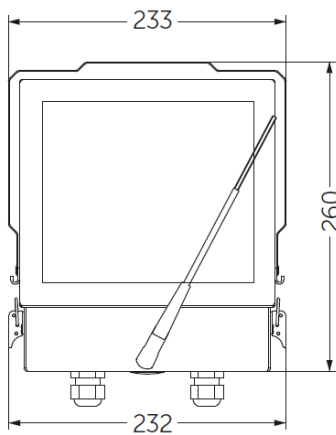

HOUSING, IP66, OUTDOOR

All specifications and product descriptions are subject to changes without notice.

Dimensions External (mm)

- Height (mm)
- Width (mm)
- Length with sunshield (mm)
- Depth inside base (mm)
- Weight (Kg) (Aluminum)
- Weight w/wiper (Aluminum)
- Weight w/wiper and fan cooled sunshield
- Voltage versions
- Internal size mm (L x H x W)
- Material
- Cable entry
- Heater
- House colour
- Temp. Range

	OHS-1025	OHS-1025DSLRL	OHS-1030
Height (mm)	242	242	259
Width (mm)	230	230	232
Length with sunshield (mm)	620 (760)*	388	760
Depth inside base (mm)	57	57	55
Weight (Kg) (Aluminum)	5.0	4.0	6.0
Weight w/wiper (Aluminum)	5.5	4.5	6.5
Weight w/wiper and fan cooled sunshield	6.3		
Voltage versions	AC240V, AC24V, DC12V, DC24V		
Internal size mm (L x H x W)	505x178x167	273x178x167	650x180x170
Material	Aluminum housing with stainless fittings		
Cable entry	Two 20mm glands and one 25mm blinded hole		
Heater	32W self regulating heater.		
House colour	Grey/white	Grey/white	Grey/white
Temp. Range	-25° ~ +55°C		