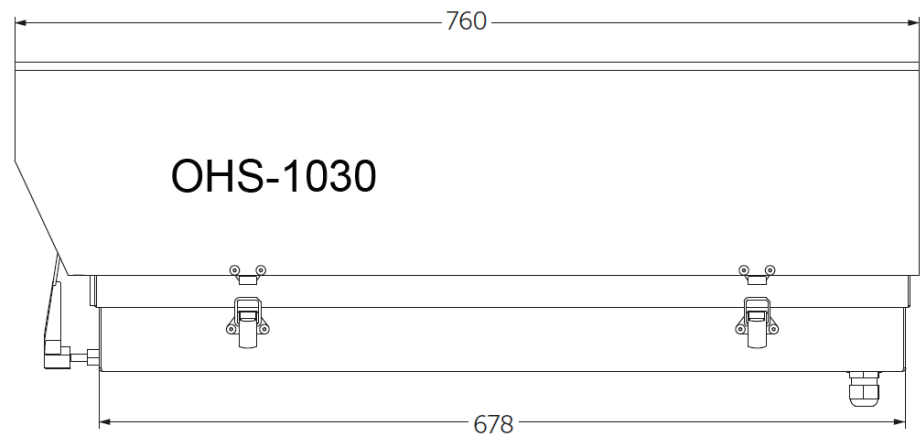

OHS-1000 HOUSING SERIES

HOUSING, IP66, OUTDOOR

OHS-1025
w. optional wiper

OHS-1025 DSLR
optional
double sunshield

OHS-1030
w. optional wiper

Optional double sunshield
available for all models

OHS-1000 HOUSING SERIES

HOUSING, IP66, OUTDOOR

All specifications and product descriptions are subject to changes without notice.

Dimensions External (mm)

- Height (mm)
- Width (mm)
- Length with sunshield (mm)
- Depth inside base (mm)
- Weight (Kg) (Aluminum)
- Weight w/wiper (Aluminum)
- Weight w/wiper and fan cooled sunshield
- Voltage versions
- Internal size mm (L x H x W)
- Material
- Cable entry
- Heater
- House colour
- Temp. Range

	OHS-1025	OHS-1025DSLRL	OHS-1030
Height (mm)	242	242	259
Width (mm)	230	230	232
Length with sunshield (mm)	620 (760)*	388	760
Depth inside base (mm)	57	57	55
Weight (Kg) (Aluminum)	5.0	4.0	6.0
Weight w/wiper (Aluminum)	5.5	4.5	6.5
Weight w/wiper and fan cooled sunshield	6.3		
Voltage versions	AC240V, AC24V, DC12V, DC24V		
Internal size mm (L x H x W)	505x178x167	273x178x167	650x180x170
Material	Aluminum housing with stainless fittings		
Cable entry	Two 20mm glands and one 25mm blinded hole		
Heater	32W self regulating heater.		
House colour	Grey/white	Grey/white	Grey/white
Temp. Range	-25° ~ +55°C		